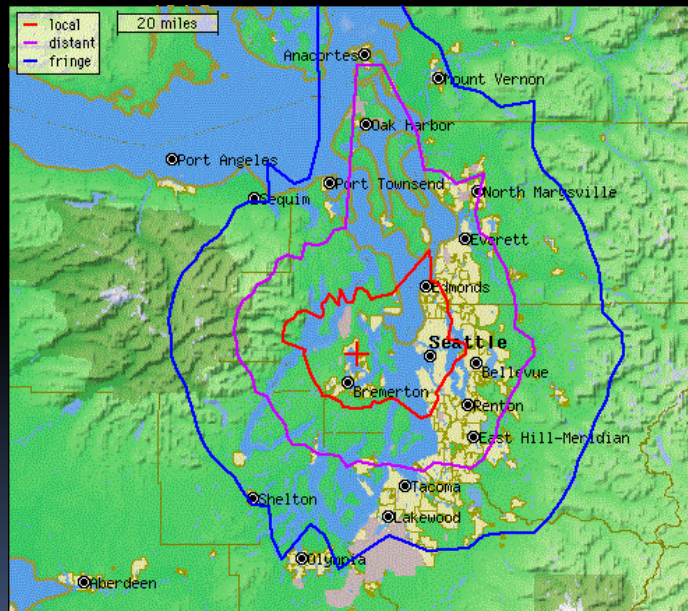

Local Programming

ISPN Sports Show Tuesdays 8am-10am

The most comprehensive local sports round-up, showcasing the athletes and coaches who make the headlines.

Outlaw Radio Network Sundays 8pm-11pm

The Puget Sound Region's only live Sunday evening show, featuring in-depth and entertaining talk with a focus on local and national issues.

*Listen with your radio
around the Puget Sound
Region*

kitz1400.com

The KITZ Audience

Listener Jobs

Finance 32.6%
Real Estate 21.8%
Insurance 17.9%
Own Small Business 15.7%

Listener Ages

25-34 10.1%
35-44 25.1%
45-54 32.1%
55-64 25.1%
65+ 15.1%
(72.3% of Listeners are in Peak Earning Years!)